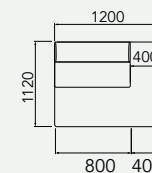

sofá
28773 - Sofá 1 ass. 800mm c/ 1 br.
28775 - Sofá 1 ass. 900mm c/ 1 br.
28777 - Sofá 1 ass. 1000mm c/ 1 br.
28779 - Sofá 1 ass. 1100mm c/ 1 br.
28781 - Sofá 1 ass. 1200mm c/ 1 br.

sofá
28774 - Sofá 1 ass. 800mm s/ br.
28776 - Sofá 1 ass. 900mm s/ br.
28778 - Sofá 1 ass. 1000mm s/ br.
28780 - Sofá 1 ass. 1100mm s/ br.

28782 - Canto quadrado

28783 - Canto sentável

terminal + puff
28785 - Terminal 1 as. 800mm + puff 400mm
28786 - Terminal 1 as. 900mm + puff 400mm
28787 - Terminal 1 as. 1000mm + puff 400mm