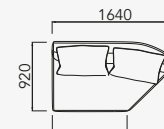

terminal + puff c/ 1 braço

11705 - Term. Ass. 1200 mm + Puff 600 mm c/1 br.
11706 - Term. Ass. 1400 mm + Puff 600 mm c/1 br.
11707 - Term. Ass. 1600 mm + Puff 600 mm c/1 br.

terminal + puff

11708 - Term. Ass. 1200 mm + Puff 600 mm.
11709 - Term. Ass. 1600 mm + Puff 600 mm.
11710 - Term. Ass. 1800 mm + Puff 600 mm.

assento s/ braço

11711 - Ass. 1200 mm s/ br.
11712 - Ass. 1600 mm s/ br.
11713 - Ass. 2000 mm s/ br.

canto 45°

11714 - Canto 45° Ass. 1000 mm.
11715 - Canto 45° Ass. 1400 mm.

Canto 45° Assento + Puff

11716 - Canto 45° Ass. 1000 mm + Puff 600 mm.

chaise

11717 - Chaise Ass. 1000 mm.
11718 - Chaise Ass. 1200 mm.
11719 - Chaise Ass. 1400 mm.

Canto

11720 - Canto 920 X 920 mm.

Canto Sentável

11721 - 1400 X 1400 mm.

Puff

11722 - Puff Ass. 1400 x 680 mm.
11723 - Puff Ass. 1800 x 500 mm.
11724 - Puff Ass. 680 x 680 mm.
11725 - Canto Puff Ass. 920 x 920 mm.