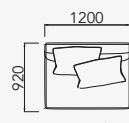

NANTO

casavetti

DIVERSAS
POSSIBILIDADES
E COMBINAÇÕES

NANTO

poltrona

11687 - Poltrona Ass. 600 mm.
11688 - Poltrona Ass. 800 mm.

namoradeira

11689 - Namoradeira Ass. 1200 mm.

sofá

11690 - Sofá Ass. 1400 mm.
11691 - Sofá Ass. 1600 mm.
11692 - Sofá Ass. 1800 mm.
11693 - Sofá Ass. 2000 mm.
11695 - Sofá Ass. 2200 mm.
11696 - Sofá Ass. 2400 mm.
11697 - Sofá Ass. 2600 mm.

sofá assento c/ 1 braço

11698 - Ass. 1200 mm c/ 1 br.
11699 - Ass. 1300 mm c/ 1 br.
11700 - Ass. 1600 mm c/ 1 br.
11701 - Ass. 1800 mm c/ 1 br.
11702 - Ass. 2000 mm c/ 1 br.
11703 - Ass. 2200 mm c/ 1 br.
11704 - Ass. 2400 mm c/ 1 br.

terminal + puff c/ 1 braço

11705 - Term. Ass. 1200 mm + Puff 600 mm c/1 br.
11706 - Term. Ass. 1400 mm + Puff 600 mm c/1 br.
11707 - Term. Ass. 1600 mm + Puff 600 mm c/1 br.

terminal + puff

11708 - Term. Ass. 1200 mm + Puff 600 mm.
11709 - Term. Ass. 1600 mm + Puff 600 mm.
11710 - Term. Ass. 1800 mm + Puff 600 mm.