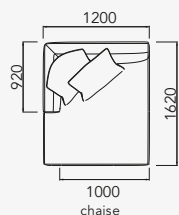

terminal + puff c/ 1 braço

11705 - Term. Ass. 1200 mm + Puff 600 mm c/1 br.
11706 - Term. Ass. 1400 mm + Puff 600 mm c/1 br.
11707 - Term. Ass. 1600 mm + Puff 600 mm c/1 br.

terminal + puff

11708 - Term. Ass. 1200 mm + Puff 600 mm.
11709 - Term. Ass. 1600 mm + Puff 600 mm.
11710 - Term. Ass. 1800 mm + Puff 600 mm.

assento s/ braço

11711 - Ass. 1200 mm s/ br.
11712 - Ass. 1600 mm s/ br.
11713 - Ass. 2000 mm s/ br.

canto 45°

11714 - Canto 45° Ass. 1000 mm.
11715 - Canto 45° Ass. 1400 mm.

Canto 45° Assento + Puff

11716 - Canto 45° Ass. 1000 mm + Puff 600 mm.

chaise

11717 - Chaise Ass. 1000 mm.
11718 - Chaise Ass. 1200 mm.
11719 - Chaise Ass. 1400 mm.

Canto

11720 - Canto 920 X 920 mm.

Canto Sentável

11721 - 1400 X 1400 mm.

Puff

11722 - Puff Ass. 1400 x 680 mm.
11723 - Puff Ass. 1800 x 500 mm.
11724 - Puff Ass. 680 x 680 mm.
11725 - Canto Puff Ass. 920 x 920 mm.