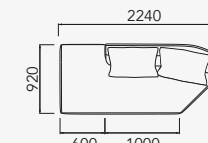

terminal + puff c/ 1 braço

11705 - Term. Ass. 1200 mm + Puff 600 mm c/1 br.
11706 - Term. Ass. 1400 mm + Puff 600 mm c/1 br.
11707 - Term. Ass. 1600 mm + Puff 600 mm c/1 br.

terminal + puff

11708 - Term. Ass. 1200 mm + Puff 600 mm.
11709 - Term. Ass. 1600 mm + Puff 600 mm.
11710 - Term. Ass. 1800 mm + Puff 600 mm.

assento s/ braço

11711 - Ass. 1200 mm s/ br.
11712 - Ass. 1600 mm s/ br.
11713 - Ass. 2000 mm s/ br.

canto 45°

11714 - Canto 45° Ass. 1000 mm.
11715 - Canto 45° Ass. 1400 mm.

Canto 45° Assento + Puff

11716 - Canto 45° Ass. 1000 mm + Puff 600 mm.

chaise

11717 - Chaise Ass. 1000 mm.
11718 - Chaise Ass. 1200 mm.
11719 - Chaise Ass. 1400 mm.

Canto

11720 - Canto 920 X 920 mm.

Canto Sentável

11721 - 1400 X 1400 mm.

Puff

11722 - Puff Ass. 1400 x 680 mm.
11723 - Puff Ass. 1800 x 500 mm.
11724 - Puff Ass. 680 x 680 mm.
11725 - Canto Puff Ass. 920 x 920 mm.