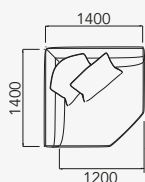

terminal + puff c/ 1 braço

11705 - Term. Ass. 1200 mm + Puff 600 mm c/1 br.
11706 - Term. Ass. 1400 mm + Puff 600 mm c/1 br.
11707 - Term. Ass. 1600 mm + Puff 600 mm c/1 br.

terminal + puff

11708 - Term. Ass. 1200 mm + Puff 600 mm.
11709 - Term. Ass. 1600 mm + Puff 600 mm.
11710 - Term. Ass. 1800 mm + Puff 600 mm.

assento s/ braço

11711 - Ass. 1200 mm s/ br.
11712 - Ass. 1600 mm s/ br.
11713 - Ass. 2000 mm s/ br.

canto 45°

11714 - Canto 45° Ass. 1000 mm.
11715 - Canto 45° Ass. 1400 mm.

Canto 45° Assento + Puff

11716 - Canto 45° Ass. 1000 mm + Puff 600 mm.

chaise

11717 - Chaise Ass. 1000 mm.
11718 - Chaise Ass. 1200 mm.
11719 - Chaise Ass. 1400 mm.

Canto

11720 - Canto 920 X 920 mm.

Canto Sentável

11721 - 1400 X 1400 mm.

Puff

11722 - Puff Ass. 1400 x 680 mm.
11723 - Puff Ass. 1800 x 500 mm.
11724 - Puff Ass. 680 x 680 mm.
11725 - Canto Puff Ass. 920 x 920 mm.