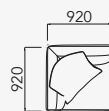

terminal + puff c/ 1 braço

11705 - Term. Ass. 1200 mm + Puff 600 mm c/1 br.
11706 - Term. Ass. 1400 mm + Puff 600 mm c/1 br.
11707 - Term. Ass. 1600 mm + Puff 600 mm c/1 br.

terminal + puff

11708 - Term. Ass. 1200 mm + Puff 600 mm.
11709 - Term. Ass. 1600 mm + Puff 600 mm.
11710 - Term. Ass. 1800 mm + Puff 600 mm.

assento s/ braço

11711 - Ass. 1200 mm s/ br.
11712 - Ass. 1600 mm s/ br.
11713 - Ass. 2000 mm s/ br.

canto 45°

11714 - Canto 45° Ass. 1000 mm.
11715 - Canto 45° Ass. 1400 mm.

Canto 45° Assento + Puff

11716 - Canto 45° Ass. 1000 mm + Puff 600 mm.

chaise

11717 - Chaise Ass. 1000 mm.
11718 - Chaise Ass. 1200 mm.
11719 - Chaise Ass. 1400 mm.

Canto

11720 - Canto 920 X 920 mm.

Canto Sentável

11721 - 1400 X 1400 mm.

Puff

11722 - Puff Ass. 1400 x 680 mm.
11723 - Puff Ass. 1800 x 500 mm.
11724 - Puff Ass. 680 x 680 mm.
11725 - Canto Puff Ass. 920 x 920 mm.