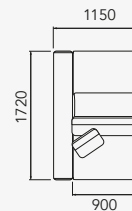

1 assento c/1 braço

27945/27947 - Sofá 1150 mm - 1 Ass. 900 mm c/ 1 br.
12700/12706 - Sofá 1250 mm - 1 Ass. 1000 mm c/ 1 br.
12702/12708 - Sofá 1350 mm - 1 Ass. 1100 mm c/ 1 br.
12704/12710 - Sofá 1450 mm - 1 Ass. 1200 mm c/ 1 br.

1 assento s/ braço

27946/27948 - 1 Ass. 900 mm s/ br.
12701/12707 - 1 Ass. 1000 mm s/ br.
12703/12709 - 1 Ass. 1100 mm s/ br.
12705/12711 - 1 Ass. 1200 mm s/ br.

Puff

12713 - 800 x 1720 mm.
12715 - 1000 x 1720 mm.